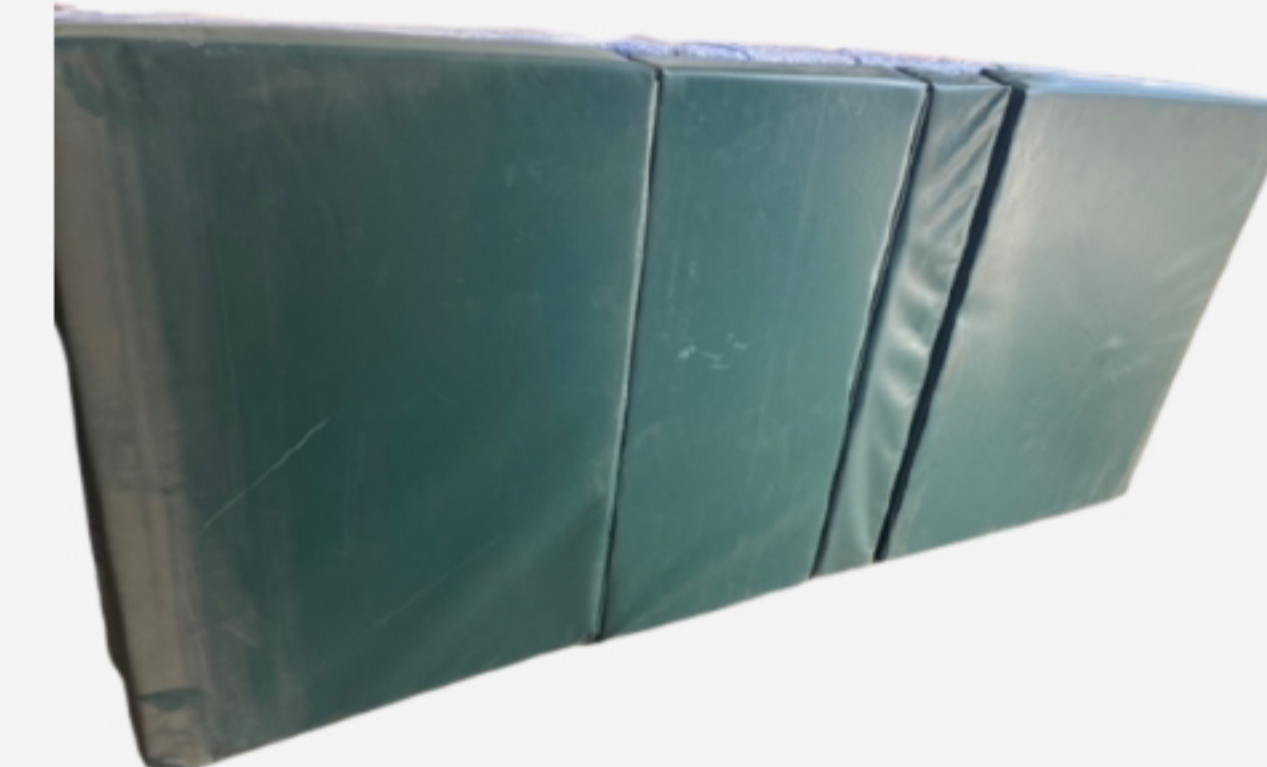

SHF-029
Mattress 4 Crank