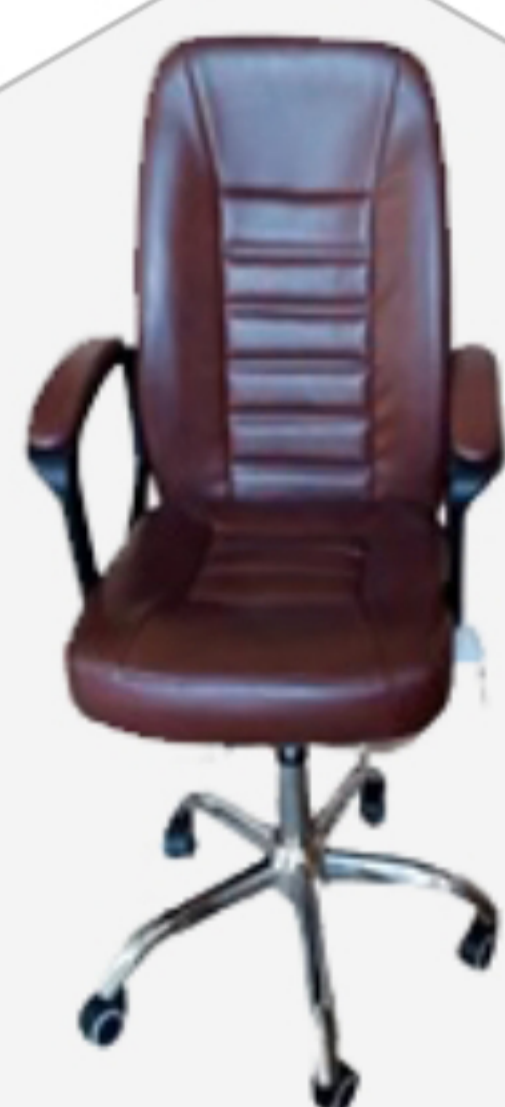

SSF-019

Locker Clothing
6
Compartment

+254 731900009
+254 743311999

info@saruchagroup.com
<https://www.saruchagroup.com>

OFFICE FURNITURE

Wide Range of Office Furniture

SOF-001
Chair
Orthopedic

SOF-002
Cashier Chair

SOF-003
Chair Mesh
Standard

SOF-004
Chair Mesh

SOF-005
Chair Mesh
MID Back

SOF-006
Chair Visitors

SOF-007
Chair Mesh
Black(BF)

SOF-008
Chair
Secretarial

SOF-009
Chair Executive
Leather Brown

SOF-010
Chair Executive
Leather